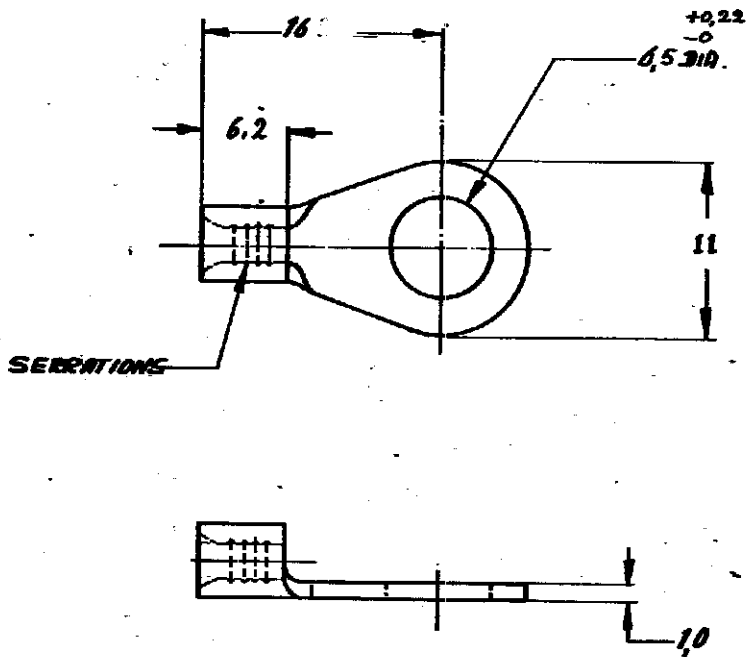

DRAWING MADE IN AMERICAN PROJECTION

NUMBER
C-165303-E

DIMENSIONS IN MILLIMETERS DO NOT SCALE PRINT

CUSTOMER COPY FOR REFERENCE ONLY

©1967 BY AMP-HOLLAND N.V. ALL RIGHTS RESERVED A-M-P PRODUCTS COVERED BY PATENTS AND/OR PATENTS PENDING.

AMP-HOLLAND N.V.
5-HERIENBOSSCH
HOLLAND

165303	COPPER	TINPLATED
ORDER NO.	MATERIAL	PLATING
DR R. BLOMST.	DATE 16-67	CHK DATE 17-67

WIRE RANGE 4-6 mm ²	INSUL. RANGE —	TYPE - DIN - SOLISTRING
SCALE —	LOC H	SIZE A
NO C-165303-E		REV C